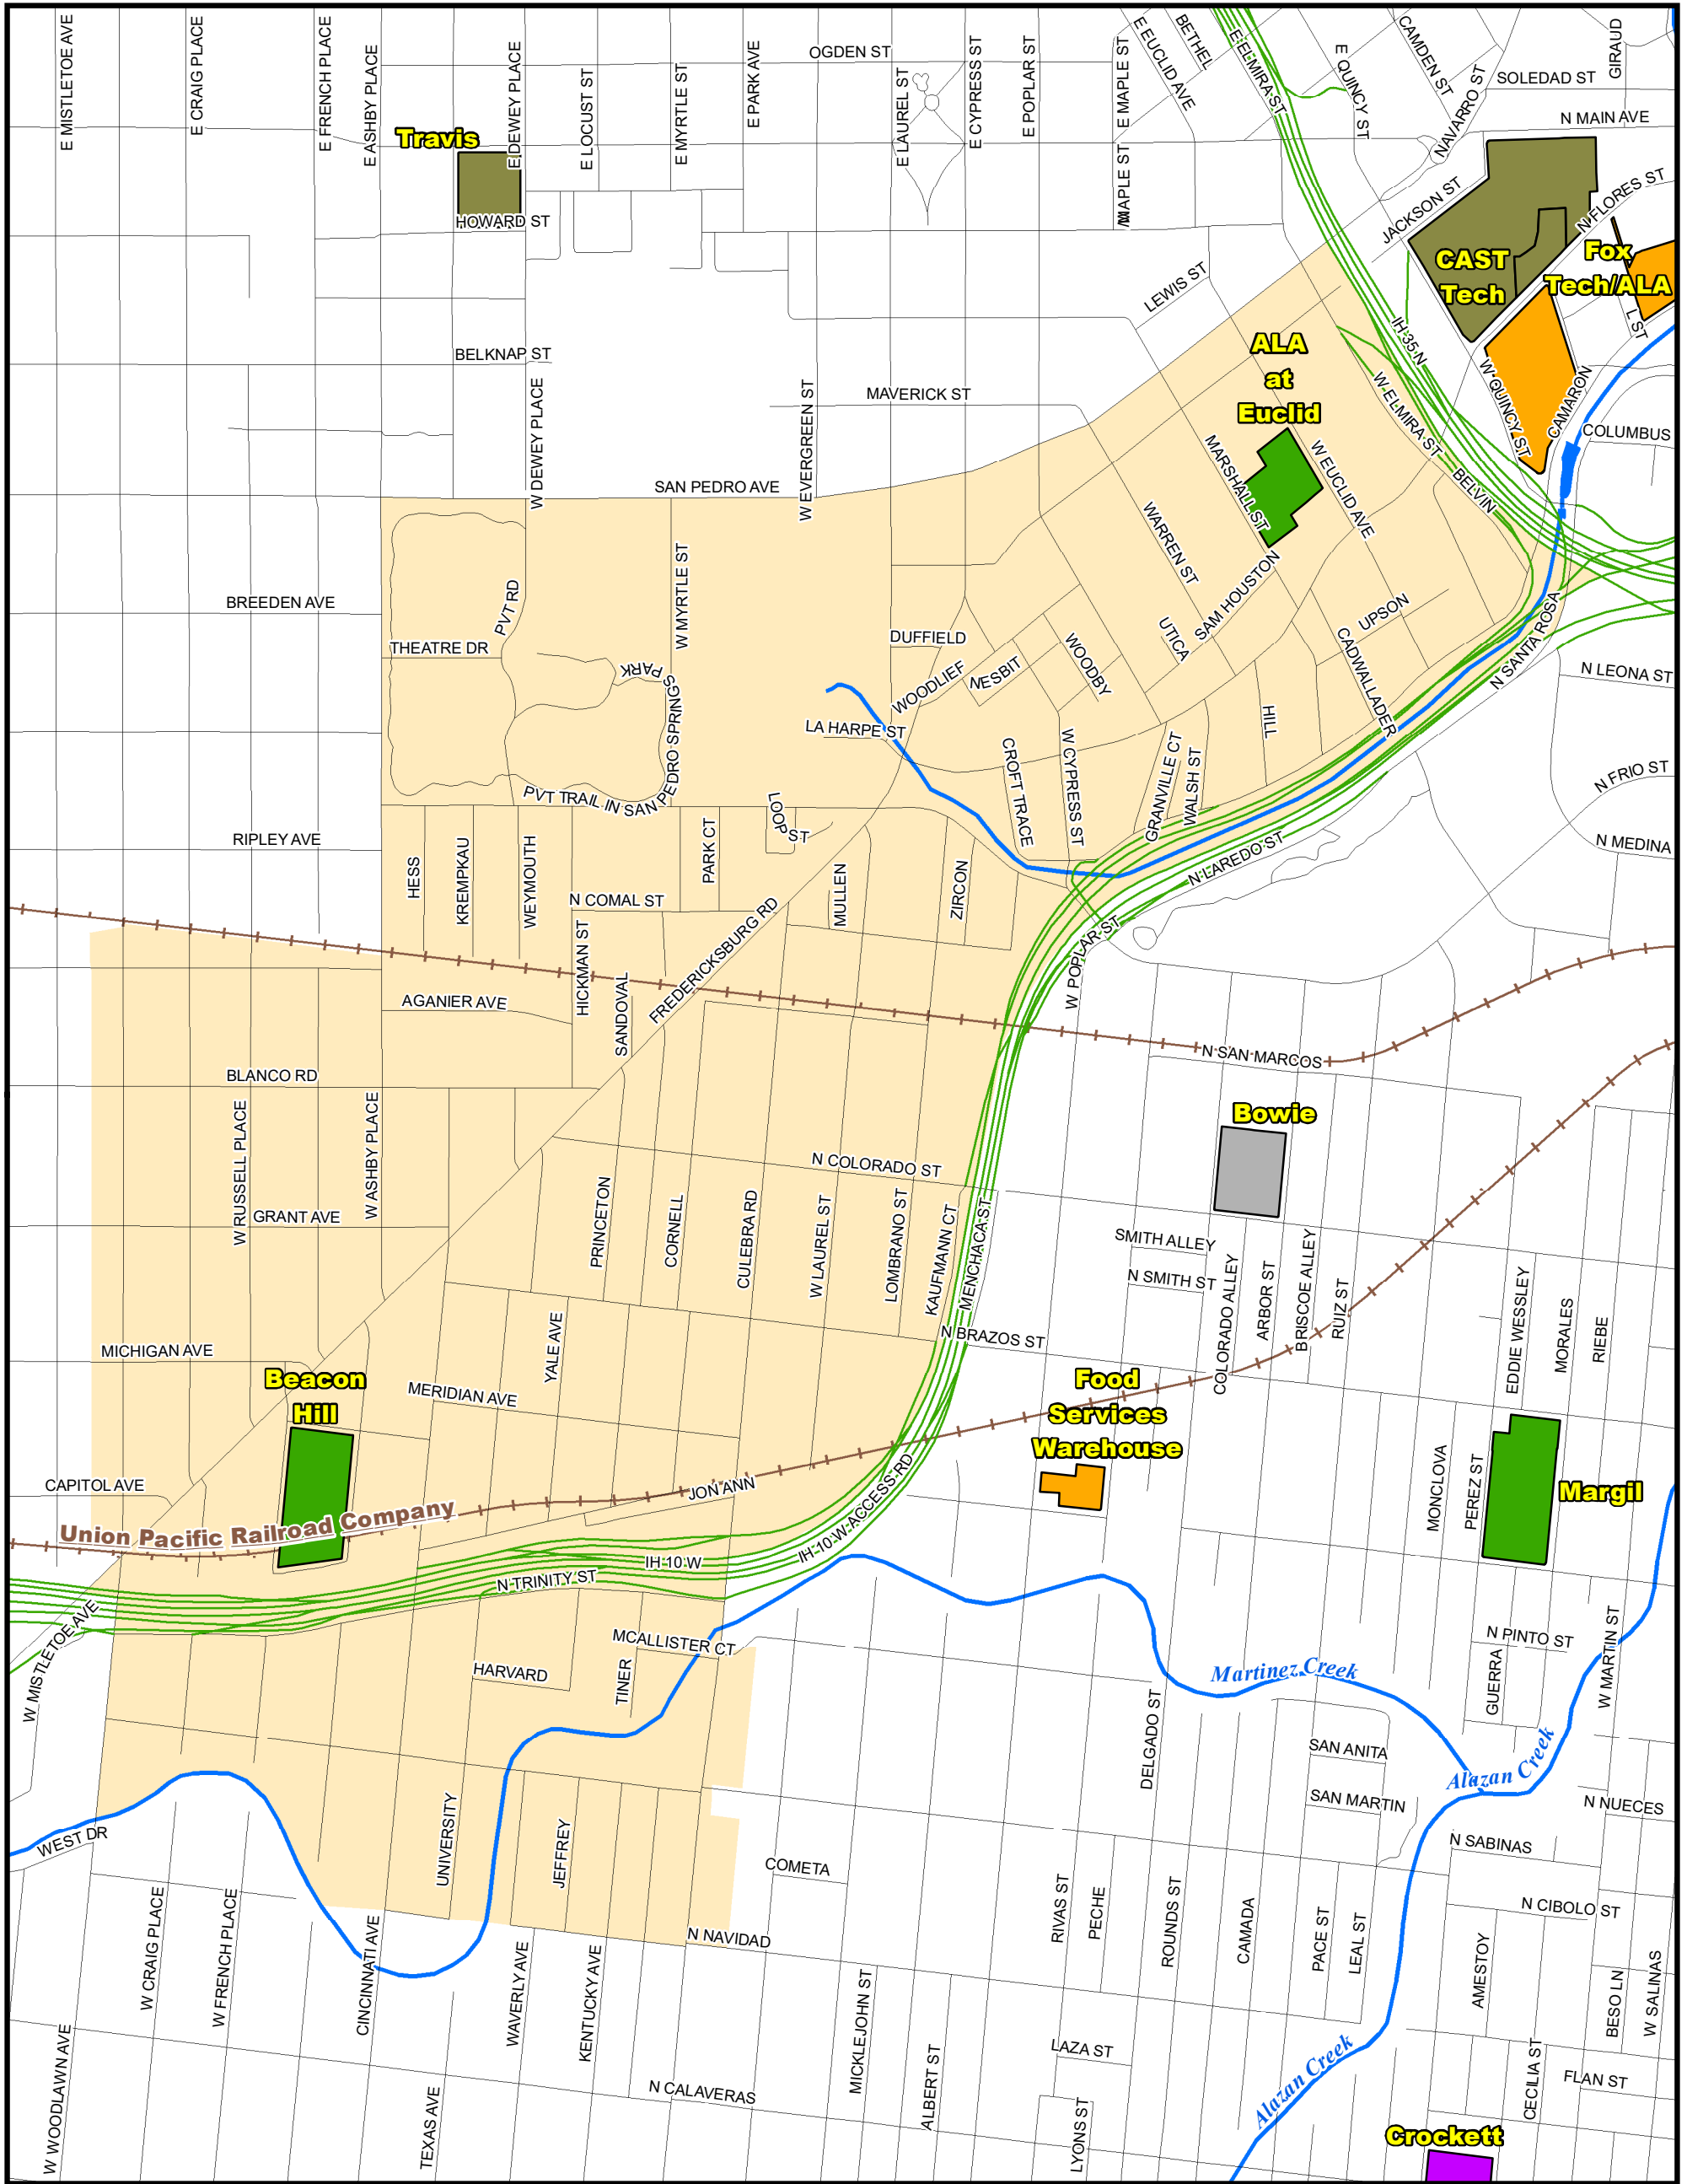

Attendance Boundary for 2024-2025

BEACON HILL
Primary School
Grades Served: PK-2

1411 W. ASHBY PLACE
SAN ANTONIO, TX 78201

LEGEND

1 inch equals 0.16 miles

Last Updated 2019-2020

SAISD Facilities		Route Features		Natural Features	
Facility_Type					
 Administrative	 Primary PK/K-5/6	 Middle School	Streets	Rivers & Creeks	Water Bodies
 Closed - Pending Reuse	 High School	 PK/K-8 School	Railroad Tracks		
		 Special Program			